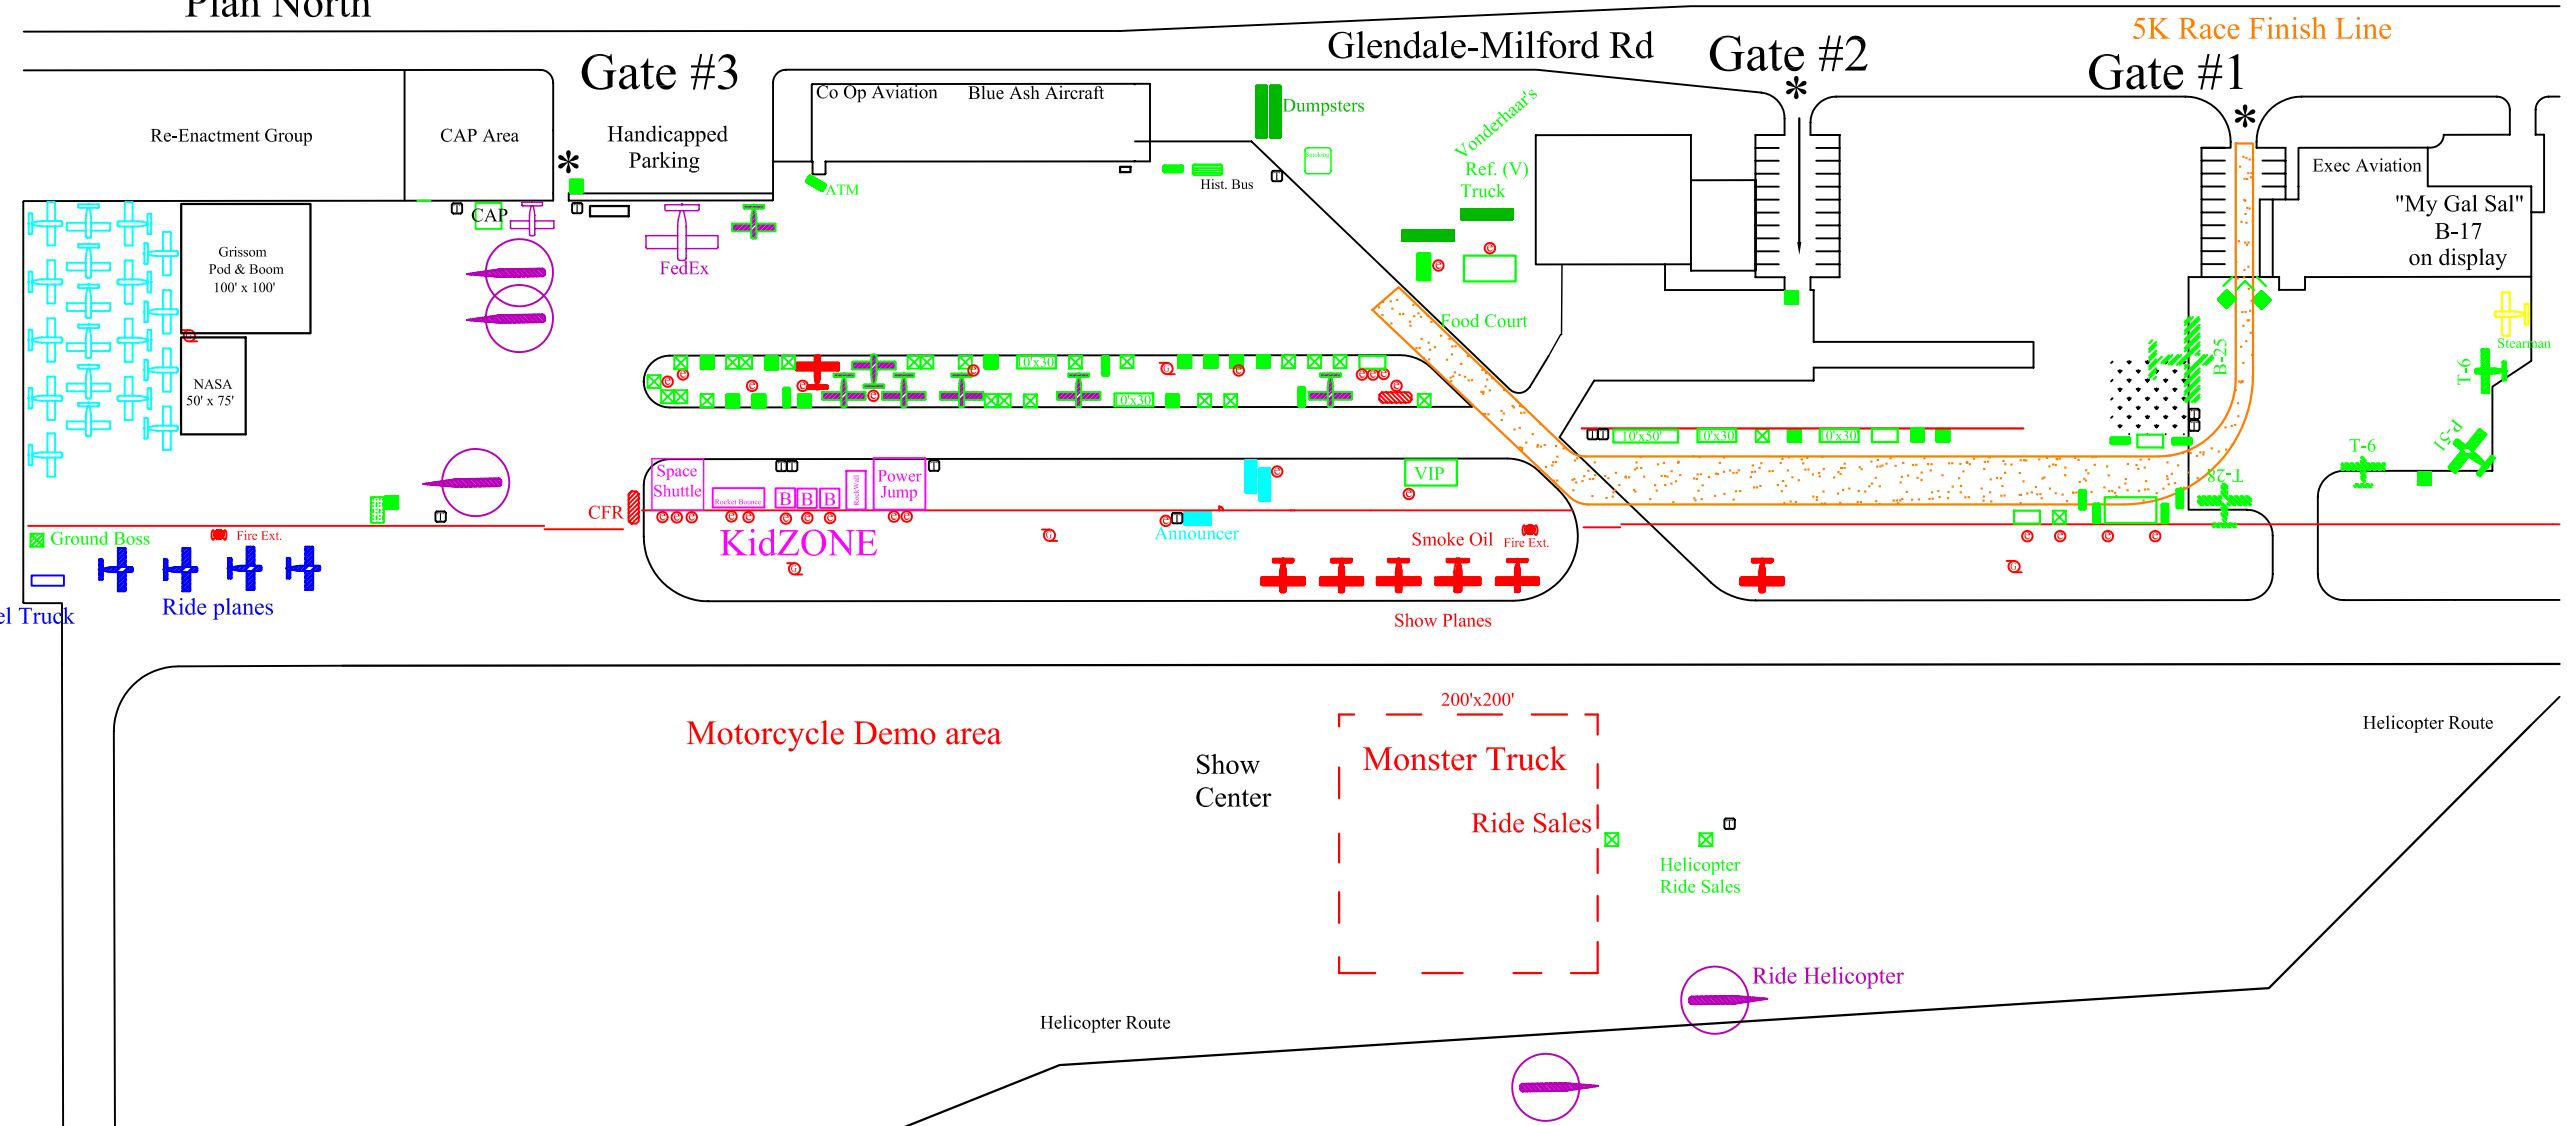

# Blue Ash Airport Days 2007

Sunday Layout

- ☐ Toilet Facility
- Event Provided Vendor Tent
- ⊠ Vendor Provided Tent

Plan North

el Truck

Motorcycle Demo area

200'x200'

Monster Truck